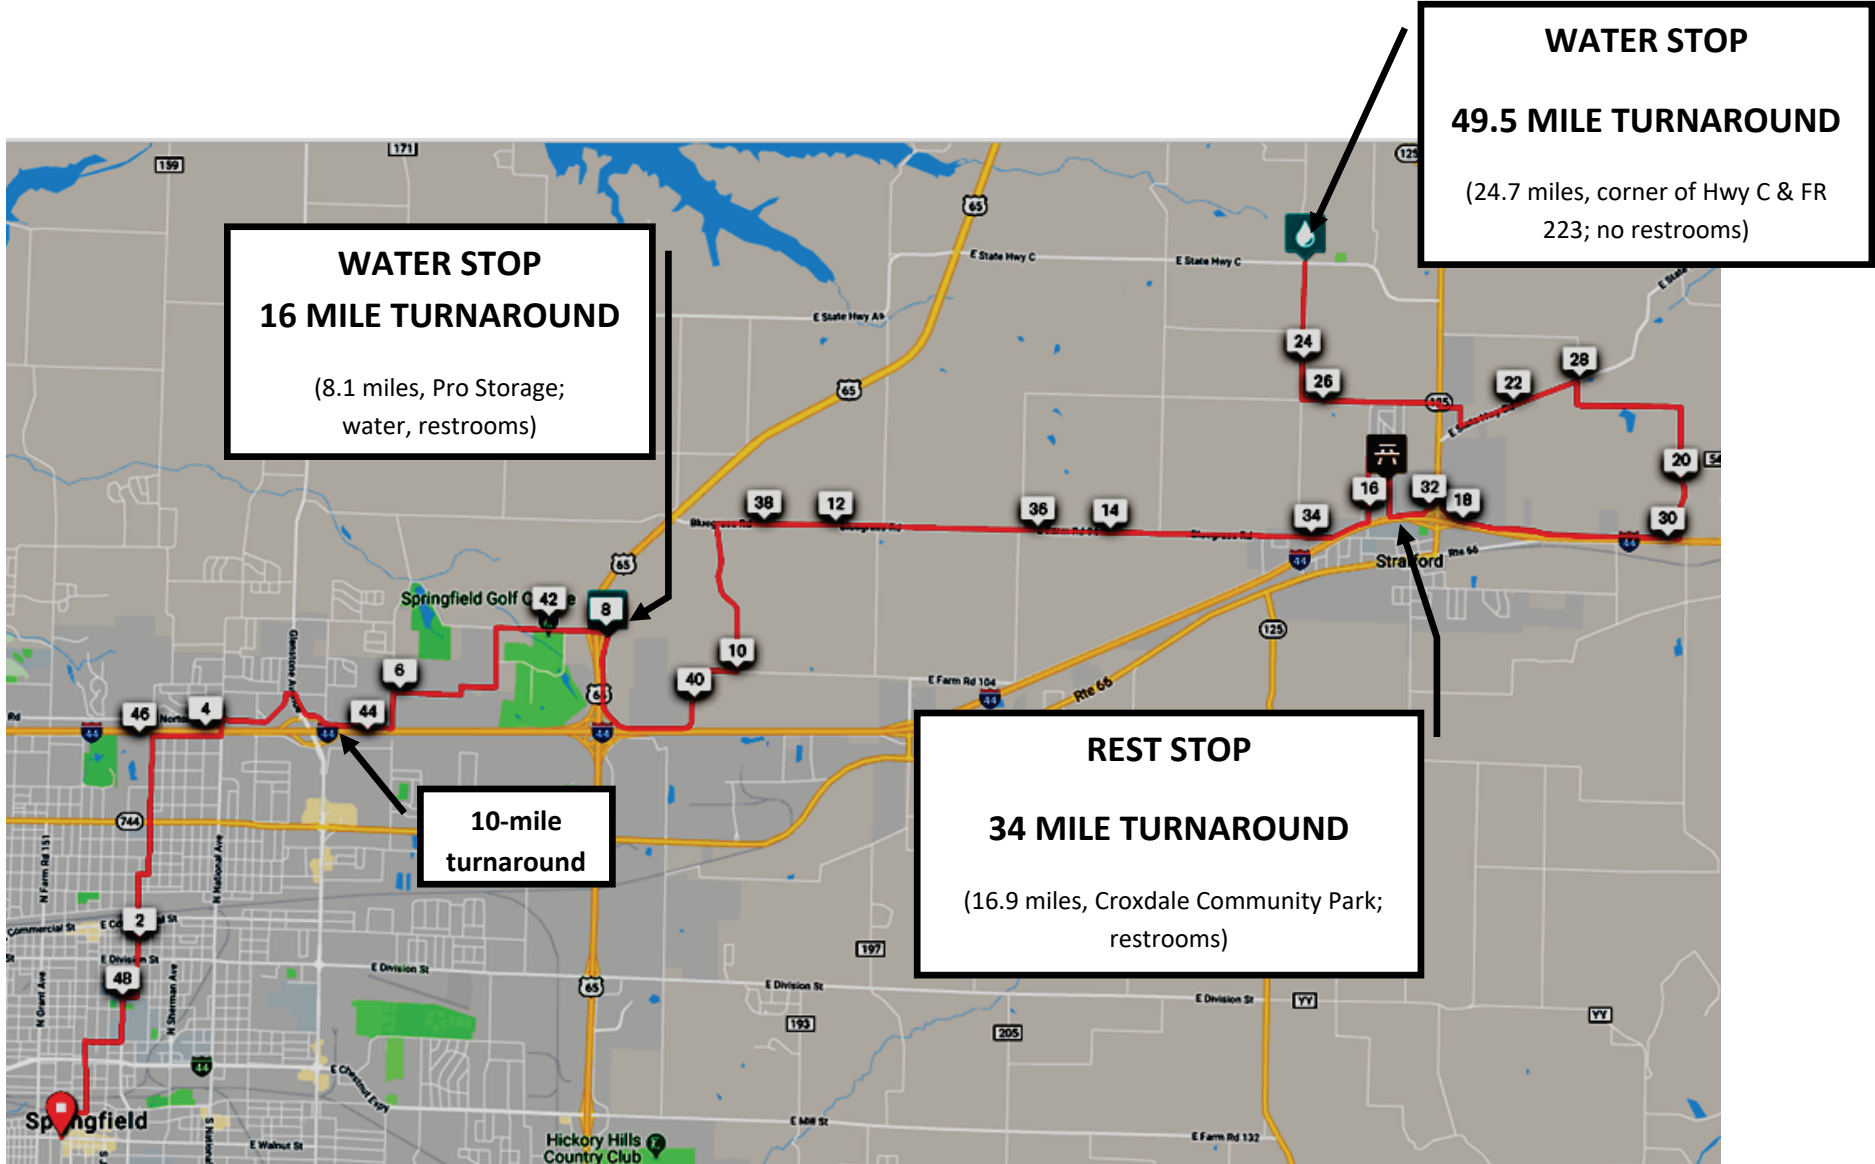

# 2019 Queen City Century – 10, 16, 34, & 49.5-mile Out & Back Route

In case of emergency dial 911 then call Stefanie at 816-769-5127

For SAG support or pickup: Stefanie: 816-769-5127; if no answer - Brent: 816-695-6736

**Turnaround points are marked** in fluorescent orange on the road with e.g. “Q 16” and a U-turn arrow for the 16-mile turnaround. Immediately after the U-turn arrow is a forward arrow intended for the remaining (longer) routes.  
**WATER STOP** = no restroom & very limited snacks. **REST STOP** = restroom, full snacks